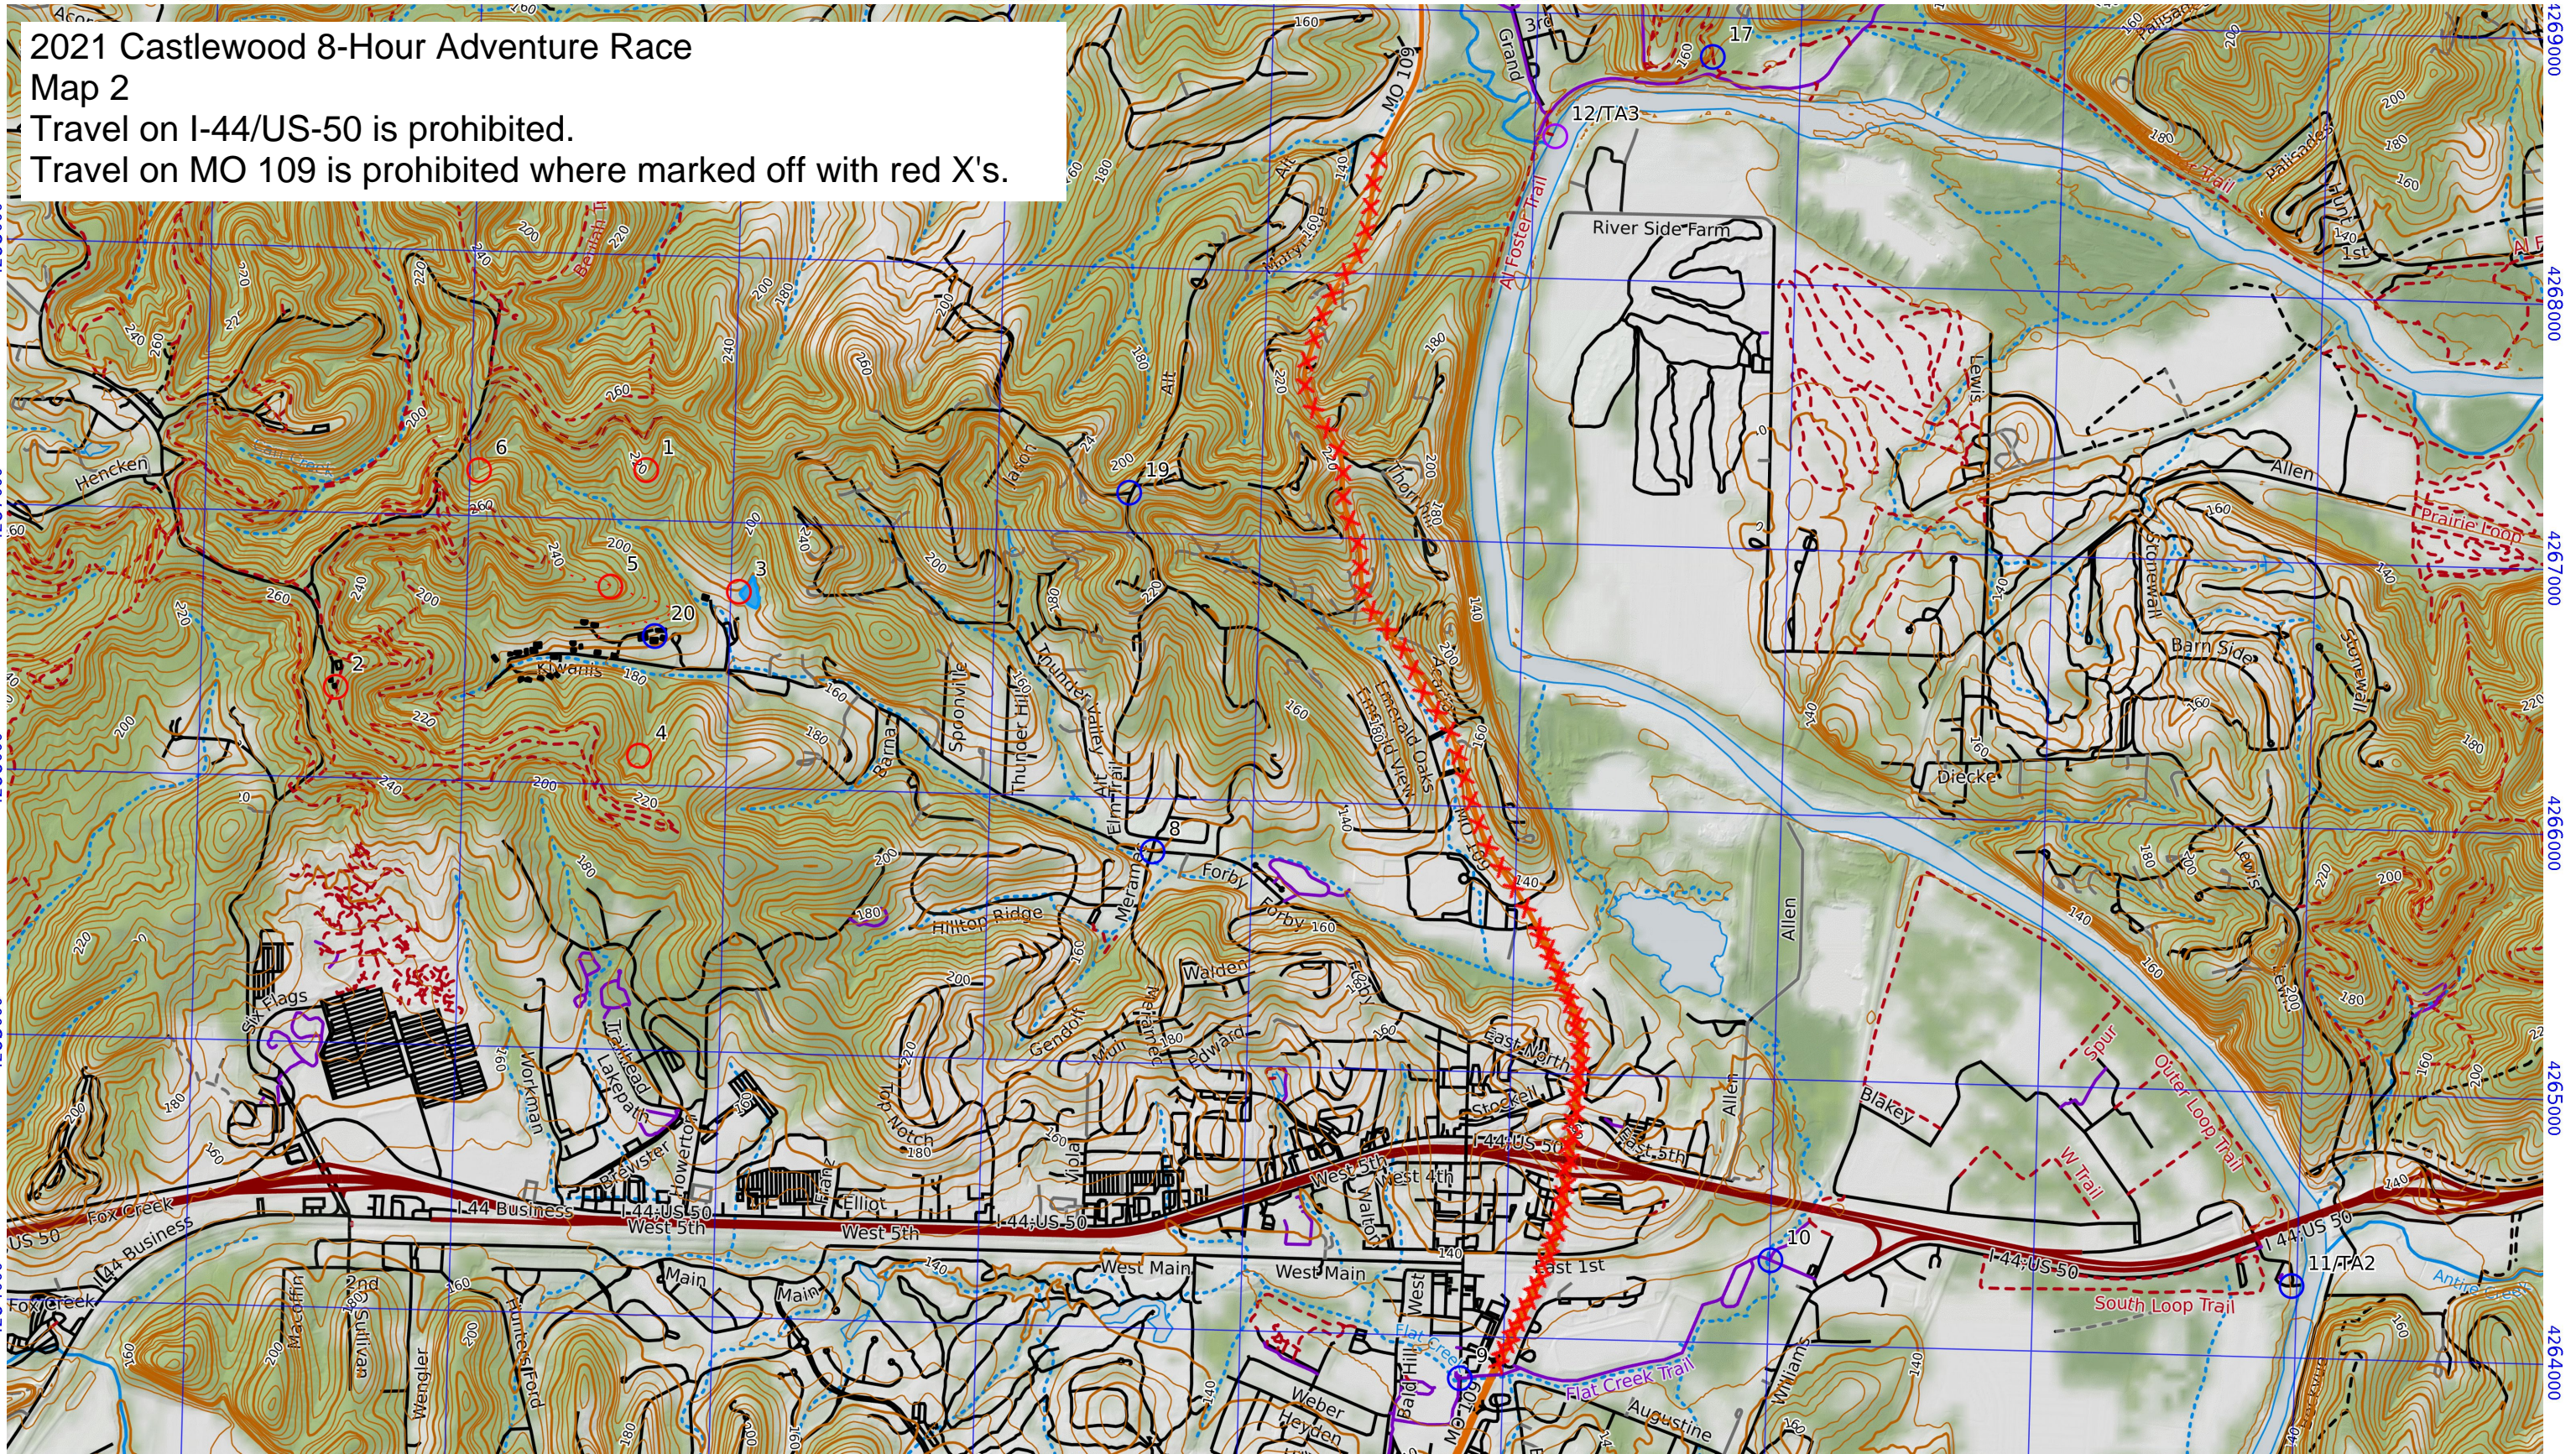

2021 Castlewood 8-Hour Adventure Race
Map 2
Travel on I-44/US-50 is prohibited.
Travel on MO 109 is prohibited where marked off with red X's.

Scale 1:24000 1 inch = 2000 feet